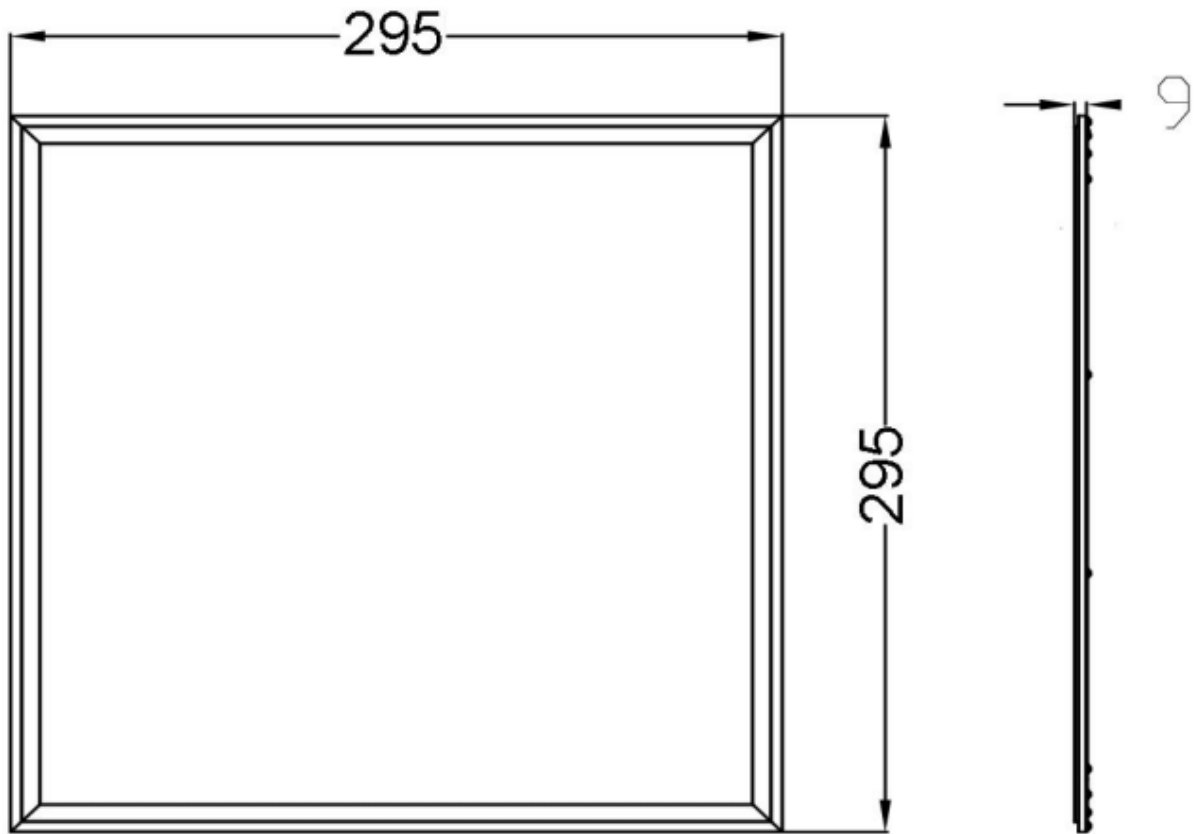

Sizes:

Electrical connection:

Only use special driver supplied with the luminaire.