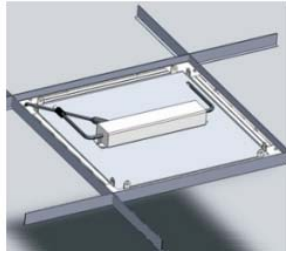

## METOLIGHT® LED-Panellight RDL 3030-18W

The METOLIGHT® LED panel light RDL 3030-18 is an ultra-flat, lightweight LED flat panel light for installation in grid ceilings or polöaster board, with optional mounting clips. With an installation depth of just 10 mm, it can also be used as a flat wall lamp or as a photo light background. Optional brackets allow suspended mounting or ceiling / wall surface mounting. The panel luminaire has a UGR value of <22, which is ideal for offices, commercial lighting, libraries, schools, etc. according to the EN 12464: 2011 standard.

**Sizes:**

**Electrical connection:**

Only use special driver supplied with the luminaire.

## Mounting possibilities:

Inlay into grid ceilings (check grid size!)

With optional spring clips:

With optional pendant ropes:

With optional frame

The above statements are based on our present knowledge. Our statements should not be interpreted as a guarantee of characteristics. The use of our products by our customers is subject to different conditions, therefore none of our customers are relieved of the responsibility of testing our products by themselves. A liability for consequential damage will not be accepted in any case. For damage resulting from the use of this information we can only be held responsible if there is evidence of malice or negligence on our part. This data-sheet replaces any previous data sheets.