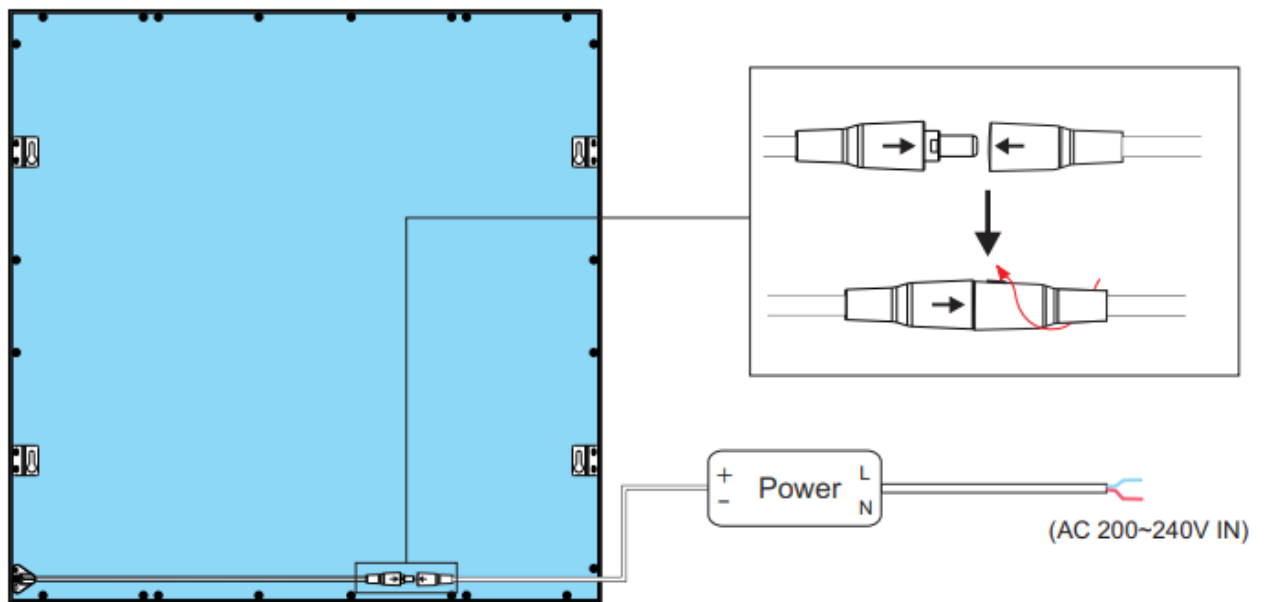

### Technical Data

Voltage	110 – 240 V AC (ext. driver)	Warm white	2800-3500K – ca. 1700 lm
LED Voltage	25-42 V DC - 800-1050 mA	Nature white	3800-4500K – ca. 1800 lm
Power	18 W incl. driver	Pure white	4800-5500K – ca. 1800 lm
Power factor	> 0.90	Cold white	5800-6500K – ca. 2000 lm
Dimmable	Optionally, depending on driver	CRI Ra	> 80
Environment Storage	-15°C - + 40°C -15°C - + 50°C	Intensity Nature white	ca. 225 lux – 2,5 m ca. 155 lux – 3,0 m
Sizes	295 x 295 x 10 mm	Beam angle	ca. 120°
Weight	1,9 kg	Protection class	IP52, IK04
Standards	CE, ENEC, RoHS	Front	Mikroprismatic lens, PMMA

**Sizes:**

**Electrical connection:**

Only use special driver supplied with the luminaire.