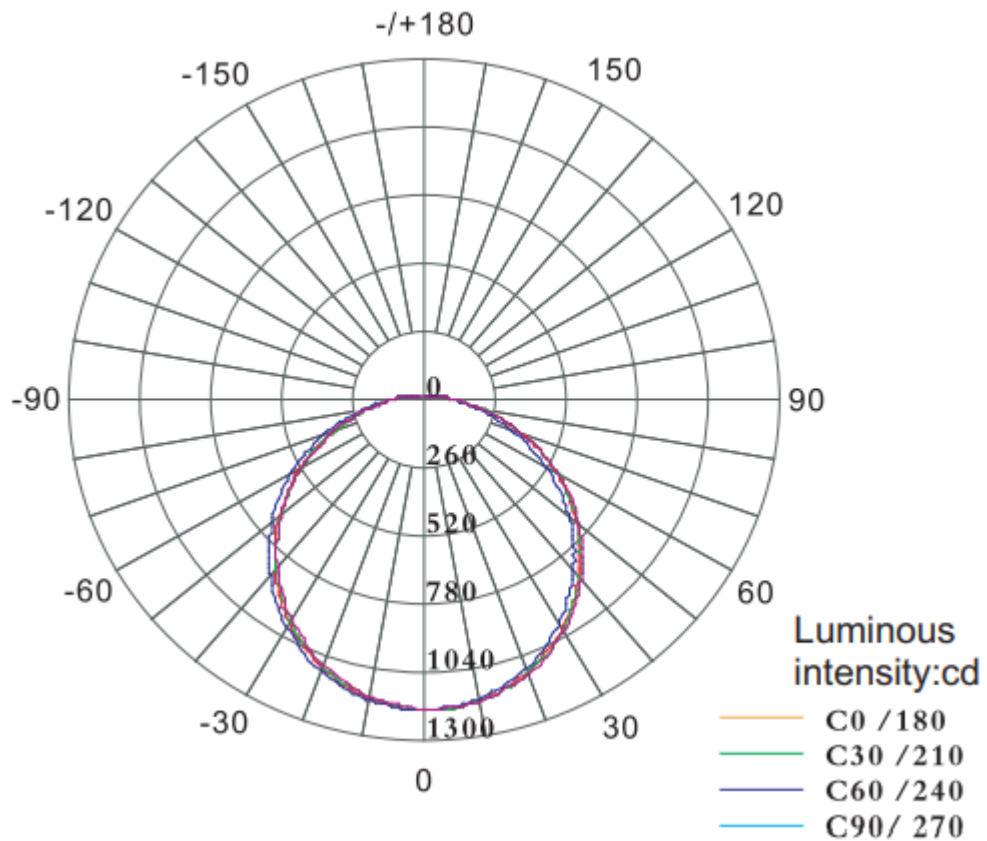

### Technical Data

Voltage	110 – 240 V AC (ext. driver)	Warm white	2800-3500K – ca. 1700 lm
LED Voltage	25-42 V DC - 800-1050 mA	Nature white	3800-4500K – ca. 1800 lm
Power	18 W incl. driver	Pure white	4800-5500K – ca. 1800 lm
Power factor	> 0.90	Cold white	5800-6500K – ca. 2000 lm
Dimmable	Optionally, depending on driver	CRI Ra	> 80
Environment Storage	-15°C - + 40°C -15°C - + 50°C	Intensity Nature white	ca. 225 lux – 2,5 m ca. 155 lux – 3,0 m
Sizes	295 x 295 x 10 mm	Beam angle	ca. 120°
Weight	1,9 kg	Protection class	IP52, IK04
Standards	CE, ENEC, RoHS	Front	Mikroprismatic lens, PMMA