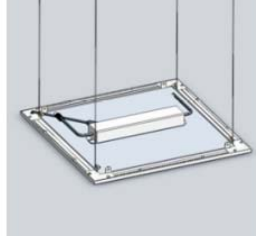

## METOLIGHT® LED-Panellight RDL 3030-18W

The METOLIGHT® LED panel light RDL 3030-18 is an ultra-flat, lightweight LED flat panel light for installation in grid ceilings or polöaster board, with optional mounting clips. With an installation depth of just 10 mm, it can also be used as a flat wall lamp or as a photo light background. Optional brackets allow suspended mounting or ceiling / wall surface mounting. The panel luminaire has a UGR value of <22, which is ideal for offices, commercial lighting, libraries, schools, etc. according to the EN 12464: 2011 standard.

## Mounting possibilities:

Inlay into grid ceilings (check grid size!)

With optional spring clips:

With optional pendant ropes:

With optional frame

The above statements are based on our present knowledge. Our statements should not be interpreted as a guarantee of characteristics. The use of our products by our customers is subject to different conditions, therefore none of our customers are relieved of the responsibility of testing our products by themselves. A liability for consequential damage will not be accepted in any case. For damage resulting from the use of this information we can only be held responsible if there is evidence of malice or negligence on our part. This data-sheet replaces any previous data sheets.